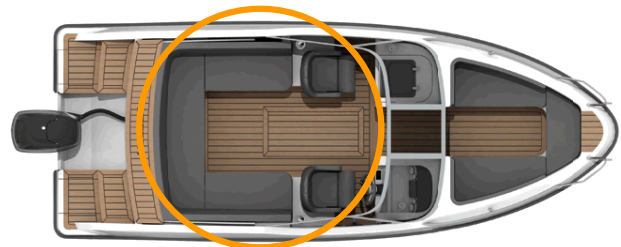

CONVIVIAL COCKPIT

- Spacious and flexible cockpit with U-seating that can be converted to dining area and large sun lounge.
- The real teak dining table is easy to deploy and can easily be stored in a dedicated storage area below the deck. By pivoting the driver and co-driver seat you can easily sit 6 people at the dining table.
- A 12v cool box assures chilled food and drinks are always on hand even on the longest, warmest days
- The door between the bow and cockpit area offers wind protection while the integrated floor draining will keep the cockpit dry.