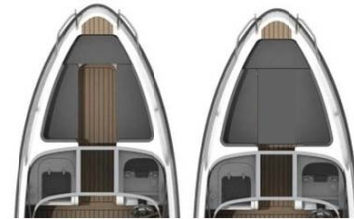

A rich sense of freedom characterizes the experience in this spacious and powerful boat. Convertible seating and arrangements in the bow and the cockpit maximizes comfort. Top of the line style and sporty feeling make this the ideal boat to enjoy with friends and family in different occasions.

UNCOMPROMISED SECURITY ON BOARD

- Safe and comfortable maneuvering in the bow & cockpit area thanks to spacious design. High free boards offer optimal safety for kids and adults.
- Anti-slip and easy access to and out of the water via the stern side of the boat in 3 steps.
- Easy access from cockpit to bow. An extra step at the bow ensures you get off the boat safely.
- Convenient placed handgrips throughout the boat ensure stability and extra safety when moving around the boat.

FEATURES & BENEFITS

LARGEST BOW SEATING IN ITS CATEGORY AND LOUNGE CONVERSION

- Spacious bow area in U-shape to relax and socialize
- Forward facing backrests of the seats allow you to see exactly where the boat is heading
- The seating area converts into a luxurious sun deck, perfect to relax and soak up the sun
- Multiple storage options below the bow seating to store your belongings

CONVIVIAL COCKPIT

- Spacious and flexible cockpit with U-seating that can be converted to dining area and large sun lounge.
- The real teak dining table is easy to deploy and can easily be stored in a dedicated storage area below the deck. By pivoting the driver and co-driver seat you can easily sit 6 people at the dining table.
- A 12v cool box assures chilled food and drinks are always on hand even on the longest, warmest days
- The door between the bow and cockpit area offers wind protection while the integrated floor draining will keep the cockpit dry.

INTELLIGENT STORAGE SOLUTIONS